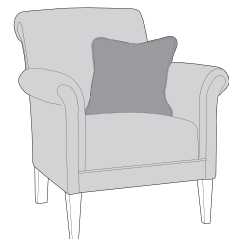

Cover 2:
Flash Spa

Cover 1:
Ramsay Spa

Cover 1:
Flash Spa

Carnival Footstool

Mid Oak Feet

Kennedy Collection

Colours represented are to be used as a guide only.
Please refer to manufacturers swatch for a more accurate colour match.

Corner Group: LH2, COR, RH2 (L2, CO, R2)

Corner Group: LH1, COR, RH1 (L1, CO, R1)

ALU (AU) : Armless unit

3 Seater Sofa (3ST)

2 Seater Sofa (2ST)

Arm Chair (1ST)

2 Seater Sofa Bed (2SB)

Kennedy (Luman) Swivel Chair (SWC)

Kennedy (Cuddler) Footstool (FST)

Standard Back Scatter Cushions

Front = Cover 2
Piping = Cover1
Back = Cover1

ACCENT PIECES

Kennedy (York) Accent Chair (ACH)

Storage Footstool F (FSS)

Kennedy (Carnival) Footstool (FST)

KENNEDY DIMENSIONS (CM)

AVAILABLE PIECES	HEIGHT 1	WIDTH 2	DEPTH 3	SEAT HEIGHT 4	SEAT DEPTH 5	SEAT WIDTH 6	ACCESS DIAGONAL 7	WEIGHT (KG)	SCATTER CUSHION NO.
LH2, COR, RH1 GROUP or LH1, COR, RH2 GROUP	87	293	212	54	58	N/A	N/A	120	3
LH2, COR, RH2 GROUP	87	293	293	54	58	N/A	N/A	146.5	3
LH1, COR, RH1 GROUP	87	212	212	54	58	N/A	N/A	110.5	3
LH2/RH2 UNIT	87	187	98	54	58	162	206	55	1
LH1/RH1 UNIT	87	106	98	54	58	79	136	37	1
ALU - ARMLESS UNIT	87	81	98	54	58	81	124	24	N/A
COR - CORNER UNIT	87	106	106	54	66	66	148	36.5	1
SOFA BEDS									
3 SEATER SOFA (3ST)	87	216	98	54	58	167	223	68	2
2 SEATER SOFA (2ST)	87	188	98	54	58	140	200	60.5	2
ARM CHAIR (1ST)	87	114	98	54	58	60	137	48.5	1
SWIVEL CHAIR (SWC)	90	114	111	39	65	75	N/A	34	2
CUDDLER FOOTSTOOL (FST)	39	92	69	N/A	N/A	N/A	118	18	N/A
SOFA BEDS									
2SB - 120CM STANDARD SOFA BED	87	188	98	54	59	140	161	77	2
OPEN DEPTH OF SOFA BEDS 226CM									
ACCENT PIECES									
KENNEDY ACCENT CHAIR (ACH)	85	76	81	445	50	48	N/A	19.5	N/A
STORAGE FOOTSTOOL (FSS)	43	61	50	N/A	N/A	N/A	75	12.5	N/A
KENNEDY FOOTSTOOL (FST)	42	79	79	N/A	N/A	N/A	79	13	N/A