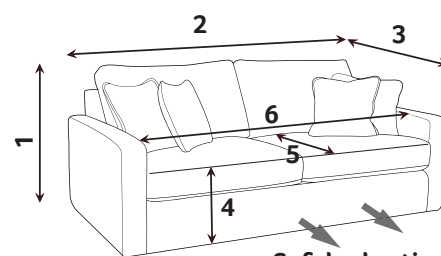

KENNEDY DIMENSIONS (CM)

AVAILABLE PIECES	HEIGHT 1	WIDTH 2	DEPTH 3	SEAT HEIGHT 4	SEAT DEPTH 5	SEAT WIDTH 6	ACCESS DIAGONAL 7	WEIGHT (KG)	SCATTER CUSHION NO.
LH2, COR, RH1 GROUP or LH1, COR, RH2 GROUP	87	293	212	54	58	N/A	N/A	120	3
LH2, COR, RH2 GROUP	87	293	293	54	58	N/A	N/A	146.5	3
LH1, COR, RH1 GROUP	87	212	212	54	58	N/A	N/A	110.5	3
LH2/RH2 UNIT	87	187	98	54	58	162	206	55	1
LH1/RH1 UNIT	87	106	98	54	58	79	136	37	1
ALU - ARMLESS UNIT	87	81	98	54	58	81	124	24	N/A
COR - CORNER UNIT	87	106	106	54	66	66	148	36.5	1
SOFA BEDS									
3 SEATER SOFA (3ST)	87	216	98	54	58	167	223	68	2
2 SEATER SOFA (2ST)	87	188	98	54	58	140	200	60.5	2
ARM CHAIR (1ST)	87	114	98	54	58	60	137	48.5	1
SWIVEL CHAIR (SWC)	90	114	111	39	65	75	N/A	34	2
CUDDLER FOOTSTOOL (FST)	39	92	69	N/A	N/A	N/A	118	18	N/A
SOFA BEDS									
2SB - 120CM STANDARD SOFA BED	87	188	98	54	59	140	161	77	2
OPEN DEPTH OF SOFA BEDS 226CM									
ACCENT PIECES									
KENNEDY ACCENT CHAIR (ACH)	85	76	81	445	50	48	N/A	19.5	N/A
STORAGE FOOTSTOOL (FSS)	43	61	50	N/A	N/A	N/A	75	12.5	N/A
KENNEDY FOOTSTOOL (FST)	42	79	79	N/A	N/A	N/A	79	13	N/A

Mattress Thickness: 6cm

Mattress Length: 185cm

3 fold action is 140Kg total max occupancy weight

120cm sofa bed:

Mattress Width: 113cm

DIMENSION GUIDE

- 1 - HEIGHT
- 2 - WIDTH
- 3 - DEPTH
- 4 - SEAT HEIGHT
- 5 - SEAT DEPTH (STD & PILLOW)
- 6 - SEAT WIDTH

Sofabed action

Check the diagonal access dimension to ensure furniture will fit in your home.

7 - DIAGONAL ACCESS

Illustrations used for reference only.

foamflex

Our new expertly engineered foam seat interior gives you the comfort of fibre with the retention of foam. Our foamflex seat interiors have been granted the FIRA GOLD Award, a mark of quality under-pinning all necessary testing of the product materials, design and production techniques.