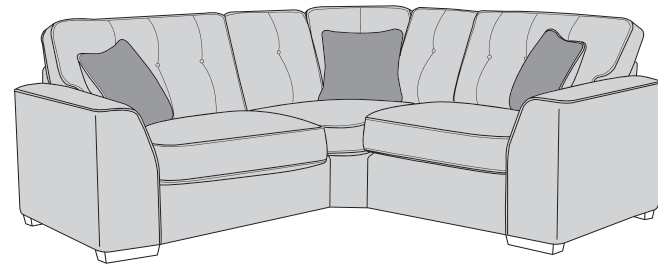

Cover 2:
Flash Spa

Cover 1:
Ramsay Spa

Cover 1:
Flash Spa

Carnival Footstool

Mid Oak Feet

Kennedy Collection

Colours represented are to be used as a guide only.
Please refer to manufacturers swatch for a more accurate colour match.

23/06/2020

KENNEDY COVER GUIDE: STANDARD BACK ONLY

Please use this guide when ordering the following pieces to clarify cover options.

Corner Group: LH2, COR, RH1 (L2, CO, R1)

Corner Group: LH1, COR, RH2 (L1, CO, R2)

Corner Group: LH2, COR, RH2 (L2, CO, R2)

Corner Group: LH1, COR, RH1 (L1, CO, R1)

ALU (AU) : Armless unit

3 Seater Sofa (3ST)

2 Seater Sofa (2ST)

Arm Chair (1ST)

2 Seater Sofa Bed (2SB)

Kennedy (Luman) Swivel Chair (SWC)

KENNEDY DIMENSIONS (CM)

AVAILABLE PIECES	HEIGHT 1	WIDTH 2	DEPTH 3	SEAT HEIGHT 4	SEAT DEPTH 5	SEAT WIDTH 6	ACCESS DIAGONAL 7	WEIGHT (KG)	SCATTER CUSHION NO.
LH2, COR, RH1 GROUP or LH1, COR, RH2 GROUP	87	293	212	54	58	N/A	N/A	120	3
LH2, COR, RH2 GROUP	87	293	293	54	58	N/A	N/A	146.5	3
LH1, COR, RH1 GROUP	87	212	212	54	58	N/A	N/A	110.5	3
LH2/RH2 UNIT	87	187	98	54	58	162	206	55	1
LH1/RH1 UNIT	87	106	98	54	58	79	136	37	1
ALU - ARMLESS UNIT	87	81	98	54	58	81	124	24	N/A
COR - CORNER UNIT	87	106	106	54	66	66	148	36.5	1
SOFA BEDS									
3 SEATER SOFA (3ST)	87	216	98	54	58	167	223	68	2
2 SEATER SOFA (2ST)	87	188	98	54	58	140	200	60.5	2
ARM CHAIR (1ST)	87	114	98	54	58	60	137	48.5	1
SWIVEL CHAIR (SWC)	90	114	111	39	65	75	N/A	34	2
CUDDLER FOOTSTOOL (FST)	39	92	69	N/A	N/A	N/A	118	18	N/A
SOFA BEDS									
2SB - 120CM STANDARD SOFA BED	87	188	98	54	59	140	161	77	2
OPEN DEPTH OF SOFA BEDS 226CM									
ACCENT PIECES									
KENNEDY ACCENT CHAIR (ACH)	85	76	81	445	50	48	N/A	19.5	N/A
STORAGE FOOTSTOOL (FSS)	43	61	50	N/A	N/A	N/A	75	12.5	N/A
KENNEDY FOOTSTOOL (FST)	42	79	79	N/A	N/A	N/A	79	13	N/A