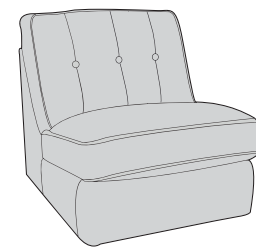

Cover 2:
Flash Spa

Cover 1:
Ramsay Spa

Cover 1:
Flash Spa

Carnival Footstool

Mid Oak Feet

Kennedy Collection

Colours represented are to be used as a guide only.
Please refer to manufacturers swatch for a more accurate colour match.

23/06/2020

KENNEDY COVER GUIDE: STANDARD BACK ONLY

Please use this guide when ordering the following pieces to clarify cover options.

Corner Group: LH2, COR, RH1 (L2, CO, R1)

Corner Group: LH1, COR, RH2 (L1, CO, R2)

Corner Group: LH2, COR, RH2 (L2, CO, R2)

Corner Group: LH1, COR, RH1 (L1, CO, R1)

ALU (AU) : Armless unit

3 Seater Sofa (3ST)

2 Seater Sofa (2ST)

Arm Chair (1ST)

2 Seater Sofa Bed (2SB)

Kennedy (Luman) Swivel Chair (SWC)

Kennedy (Cuddler) Footstool (FST)

Standard Back Scatter Cushions

Front = Cover 2
Piping = Cover1
Back = Cover1

ACCENT PIECES

Kennedy (York) Accent Chair (ACH)

Storage Footstool F (FSS)

Kennedy (Carnival) Footstool (FST)