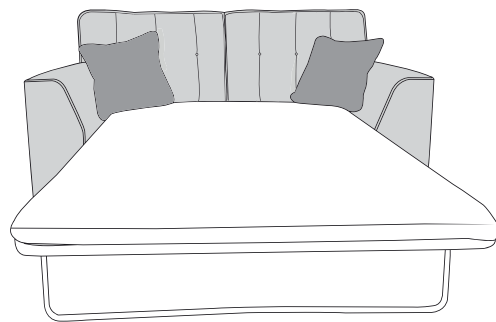

23/06/2020

KENNEDY COVER GUIDE: STANDARD BACK ONLY

Please use this guide when ordering the following pieces to clarify cover options.

Corner Group: LH2, COR, RH1 (L2, CO, R1)

Corner Group: LH1, COR, RH2 (L1, CO, R2)

Corner Group: LH2, COR, RH2 (L2, CO, R2)

Corner Group: LH1, COR, RH1 (L1, CO, R1)

ALU (AU) : Armless unit

3 Seater Sofa (3ST)

2 Seater Sofa (2ST)

Arm Chair (1ST)

2 Seater Sofa Bed (2SB)

Kennedy (Luman) Swivel Chair (SWC)

Kennedy (Cuddler) Footstool (FST)

Standard Back Scatter Cushions

Front = Cover 2
Piping = Cover1
Back = Cover1

ACCENT PIECES

Kennedy (York) Accent Chair (ACH)

Storage Footstool F (FSS)

Kennedy (Carnival) Footstool (FST)

KENNEDY DIMENSIONS (CM)

AVAILABLE PIECES	HEIGHT 1	WIDTH 2	DEPTH 3	SEAT HEIGHT 4	SEAT DEPTH 5	SEAT WIDTH 6	ACCESS DIAGONAL 7	WEIGHT (KG)	SCATTER CUSHION NO.
LH2, COR, RH1 GROUP or LH1, COR, RH2 GROUP	87	293	212	54	58	N/A	N/A	120	3
LH2, COR, RH2 GROUP	87	293	293	54	58	N/A	N/A	146.5	3
LH1, COR, RH1 GROUP	87	212	212	54	58	N/A	N/A	110.5	3
LH2/RH2 UNIT	87	187	98	54	58	162	206	55	1
LH1/RH1 UNIT	87	106	98	54	58	79	136	37	1
ALU - ARMLESS UNIT	87	81	98	54	58	81	124	24	N/A
COR - CORNER UNIT	87	106	106	54	66	66	148	36.5	1
SOFA BEDS									
3 SEATER SOFA (3ST)	87	216	98	54	58	167	223	68	2
2 SEATER SOFA (2ST)	87	188	98	54	58	140	200	60.5	2
ARM CHAIR (1ST)	87	114	98	54	58	60	137	48.5	1
SWIVEL CHAIR (SWC)	90	114	111	39	65	75	N/A	34	2
CUDDLER FOOTSTOOL (FST)	39	92	69	N/A	N/A	N/A	118	18	N/A
SOFA BEDS									
2SB - 120CM STANDARD SOFA BED	87	188	98	54	59	140	161	77	2
OPEN DEPTH OF SOFA BEDS 226CM									
ACCENT PIECES									
KENNEDY ACCENT CHAIR (ACH)	85	76	81	445	50	48	N/A	19.5	N/A
STORAGE FOOTSTOOL (FSS)	43	61	50	N/A	N/A	N/A	75	12.5	N/A
KENNEDY FOOTSTOOL (FST)	42	79	79	N/A	N/A	N/A	79	13	N/A