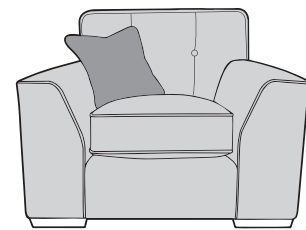

23/06/2020

KENNEDY COVER GUIDE: STANDARD BACK ONLY

Please use this guide when ordering the following pieces to clarify cover options.

Corner Group: LH2, COR, RH1 (L2, CO, R1)

Corner Group: LH1, COR, RH2 (L1, CO, R2)

Corner Group: LH2, COR, RH2 (L2, CO, R2)

Corner Group: LH1, COR, RH1 (L1, CO, R1)

ALU (AU) : Armless unit

3 Seater Sofa (3ST)

2 Seater Sofa (2ST)

Arm Chair (1ST)

2 Seater Sofa Bed (2SB)

Kennedy (Luman) Swivel Chair (SWC)

Kennedy (Cuddler) Footstool (FST)

Standard Back Scatter Cushions

Front = Cover 2
Piping = Cover1
Back = Cover1

ACCENT PIECES

Kennedy (York) Accent Chair (ACH)

Storage Footstool F (FSS)

Kennedy (Carnival) Footstool (FST)

KENNEDY DIMENSIONS (CM)

AVAILABLE PIECES	HEIGHT 1	WIDTH 2	DEPTH 3	SEAT HEIGHT 4	SEAT DEPTH 5	SEAT WIDTH 6	ACCESS DIAGONAL 7	WEIGHT (KG)	SCATTER CUSHION NO.
LH2, COR, RH1 GROUP or LH1, COR, RH2 GROUP	87	293	212	54	58	N/A	N/A	120	3
LH2, COR, RH2 GROUP	87	293	293	54	58	N/A	N/A	146.5	3
LH1, COR, RH1 GROUP	87	212	212	54	58	N/A	N/A	110.5	3
LH2/RH2 UNIT	87	187	98	54	58	162	206	55	1
LH1/RH1 UNIT	87	106	98	54	58	79	136	37	1
ALU - ARMLESS UNIT	87	81	98	54	58	81	124	24	N/A
COR - CORNER UNIT	87	106	106	54	66	66	148	36.5	1
SOFA BEDS									
3 SEATER SOFA (3ST)	87	216	98	54	58	167	223	68	2
2 SEATER SOFA (2ST)	87	188	98	54	58	140	200	60.5	2
ARM CHAIR (1ST)	87	114	98	54	58	60	137	48.5	1
SWIVEL CHAIR (SWC)	90	114	111	39	65	75	N/A	34	2
CUDDLER FOOTSTOOL (FST)	39	92	69	N/A	N/A	N/A	118	18	N/A
SOFA BEDS									
2SB - 120CM STANDARD SOFA BED	87	188	98	54	59	140	161	77	2
OPEN DEPTH OF SOFA BEDS 226CM									
ACCENT PIECES									
KENNEDY ACCENT CHAIR (ACH)	85	76	81	445	50	48	N/A	19.5	N/A
STORAGE FOOTSTOOL (FSS)	43	61	50	N/A	N/A	N/A	75	12.5	N/A
KENNEDY FOOTSTOOL (FST)	42	79	79	N/A	N/A	N/A	79	13	N/A