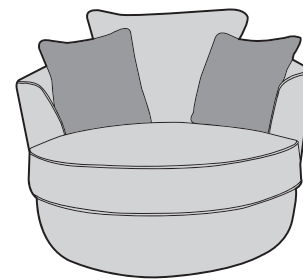

23/06/2020

KENNEDY COVER GUIDE: STANDARD BACK ONLY

Please use this guide when ordering the following pieces to clarify cover options.

Corner Group: LH2, COR, RH1 (L2, CO, R1)

Corner Group: LH1, COR, RH2 (L1, CO, R2)

Corner Group: LH2, COR, RH2 (L2, CO, R2)

Corner Group: LH1, COR, RH1 (L1, CO, R1)

ALU (AU) : Armless unit

3 Seater Sofa (3ST)

2 Seater Sofa (2ST)

Arm Chair (1ST)

2 Seater Sofa Bed (2SB)

Kennedy (Luman) Swivel Chair (SWC)

Kennedy (Cuddler) Footstool (FST)

Standard Back Scatter Cushions

Front = Cover 2
Piping = Cover1
Back = Cover1

ACCENT PIECES

Kennedy (York) Accent Chair (ACH)

Storage Footstool F (FSS)

Kennedy (Carnival) Footstool (FST)

KENNEDY DIMENSIONS (CM)

AVAILABLE PIECES	HEIGHT 1	WIDTH 2	DEPTH 3	SEAT HEIGHT 4	SEAT DEPTH 5	SEAT WIDTH 6	ACCESS DIAGONAL 7	WEIGHT (KG)	SCATTER CUSHION NO.
LH2, COR, RH1 GROUP or LH1, COR, RH2 GROUP	87	293	212	54	58	N/A	N/A	120	3
LH2, COR, RH2 GROUP	87	293	293	54	58	N/A	N/A	146.5	3
LH1, COR, RH1 GROUP	87	212	212	54	58	N/A	N/A	110.5	3
LH2/RH2 UNIT	87	187	98	54	58	162	206	55	1
LH1/RH1 UNIT	87	106	98	54	58	79	136	37	1
ALU - ARMLESS UNIT	87	81	98	54	58	81	124	24	N/A
COR - CORNER UNIT	87	106	106	54	66	66	148	36.5	1
SOFA BEDS									
3 SEATER SOFA (3ST)	87	216	98	54	58	167	223	68	2
2 SEATER SOFA (2ST)	87	188	98	54	58	140	200	60.5	2
ARM CHAIR (1ST)	87	114	98	54	58	60	137	48.5	1
SWIVEL CHAIR (SWC)	90	114	111	39	65	75	N/A	34	2
CUDDLER FOOTSTOOL (FST)	39	92	69	N/A	N/A	N/A	118	18	N/A
SOFA BEDS									
2SB - 120CM STANDARD SOFA BED	87	188	98	54	59	140	161	77	2
OPEN DEPTH OF SOFA BEDS 226CM									
ACCENT PIECES									
KENNEDY ACCENT CHAIR (ACH)	85	76	81	445	50	48	N/A	19.5	N/A
STORAGE FOOTSTOOL (FSS)	43	61	50	N/A	N/A	N/A	75	12.5	N/A
KENNEDY FOOTSTOOL (FST)	42	79	79	N/A	N/A	N/A	79	13	N/A