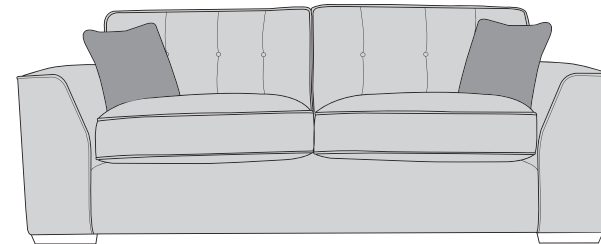

23/06/2020

KENNEDY COVER GUIDE: STANDARD BACK ONLY

Please use this guide when ordering the following pieces to clarify cover options.

Corner Group: LH2, COR, RH1 (L2, CO, R1)

Corner Group: LH1, COR, RH2 (L1, CO, R2)

Corner Group: LH2, COR, RH2 (L2, CO, R2)

Corner Group: LH1, COR, RH1 (L1, CO, R1)

ALU (AU) : Armless unit

3 Seater Sofa (3ST)

2 Seater Sofa (2ST)

Arm Chair (1ST)

2 Seater Sofa Bed (2SB)

Kennedy (Luman) Swivel Chair (SWC)

Kennedy (Cuddler) Footstool (FST)

Standard Back Scatter Cushions

Front = Cover 2
Piping = Cover1
Back = Cover1

ACCENT PIECES

Kennedy (York) Accent Chair (ACH)

Storage Footstool F (FSS)

Kennedy (Carnival) Footstool (FST)

KENNEDY DIMENSIONS (CM)

AVAILABLE PIECES	HEIGHT 1	WIDTH 2	DEPTH 3	SEAT HEIGHT 4	SEAT DEPTH 5	SEAT WIDTH 6	ACCESS DIAGONAL 7	WEIGHT (KG)	SCATTER CUSHION NO.
LH2, COR, RH1 GROUP or LH1, COR, RH2 GROUP	87	293	212	54	58	N/A	N/A	120	3
LH2, COR, RH2 GROUP	87	293	293	54	58	N/A	N/A	146.5	3
LH1, COR, RH1 GROUP	87	212	212	54	58	N/A	N/A	110.5	3
LH2/RH2 UNIT	87	187	98	54	58	162	206	55	1
LH1/RH1 UNIT	87	106	98	54	58	79	136	37	1
ALU - ARMLESS UNIT	87	81	98	54	58	81	124	24	N/A
COR - CORNER UNIT	87	106	106	54	66	66	148	36.5	1
SOFA BEDS									
3 SEATER SOFA (3ST)	87	216	98	54	58	167	223	68	2
2 SEATER SOFA (2ST)	87	188	98	54	58	140	200	60.5	2
ARM CHAIR (1ST)	87	114	98	54	58	60	137	48.5	1
SWIVEL CHAIR (SWC)	90	114	111	39	65	75	N/A	34	2
CUDDLER FOOTSTOOL (FST)	39	92	69	N/A	N/A	N/A	118	18	N/A
SOFA BEDS									
2SB - 120CM STANDARD SOFA BED	87	188	98	54	59	140	161	77	2
OPEN DEPTH OF SOFA BEDS 226CM									
ACCENT PIECES									
KENNEDY ACCENT CHAIR (ACH)	85	76	81	445	50	48	N/A	19.5	N/A
STORAGE FOOTSTOOL (FSS)	43	61	50	N/A	N/A	N/A	75	12.5	N/A
KENNEDY FOOTSTOOL (FST)	42	79	79	N/A	N/A	N/A	79	13	N/A