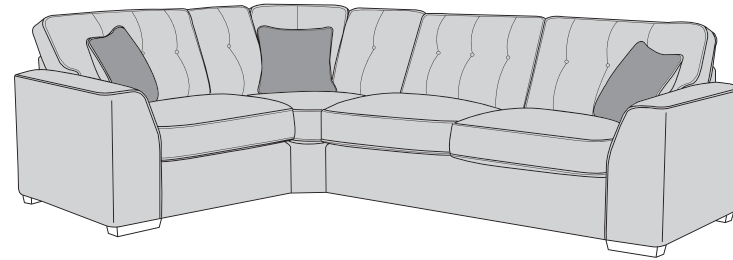

Cover 2:
Flash Spa

Cover 1:
Ramsay Spa

Cover 1:
Flash Spa

Carnival Footstool

Mid Oak Feet

Kennedy Collection

Colours represented are to be used as a guide only.
Please refer to manufacturers swatch for a more accurate colour match.

23/06/2020

KENNEDY COVER GUIDE: STANDARD BACK ONLY

Please use this guide when ordering the following pieces to clarify cover options.

Corner Group: LH2, COR, RH1 (L2, CO, R1)

Corner Group: LH1, COR, RH2 (L1, CO, R2)

Corner Group: LH2, COR, RH2 (L2, CO, R2)

Corner Group: LH1, COR, RH1 (L1, CO, R1)

ALU (AU) : Armless unit

3 Seater Sofa (3ST)

2 Seater Sofa (2ST)

Arm Chair (1ST)

2 Seater Sofa Bed (2SB)

Kennedy (Luman) Swivel Chair (SWC)

KENNEDY DIMENSIONS (CM)

AVAILABLE PIECES	HEIGHT 1	WIDTH 2	DEPTH 3	SEAT HEIGHT 4	SEAT DEPTH 5	SEAT WIDTH 6	ACCESS DIAGONAL 7	WEIGHT (KG)	SCATTER CUSHION NO.
LH2, COR, RH1 GROUP or LH1, COR, RH2 GROUP	87	293	212	54	58	N/A	N/A	120	3
LH2, COR, RH2 GROUP	87	293	293	54	58	N/A	N/A	146.5	3
LH1, COR, RH1 GROUP	87	212	212	54	58	N/A	N/A	110.5	3
LH2/RH2 UNIT	87	187	98	54	58	162	206	55	1
LH1/RH1 UNIT	87	106	98	54	58	79	136	37	1
ALU - ARMLESS UNIT	87	81	98	54	58	81	124	24	N/A
COR - CORNER UNIT	87	106	106	54	66	66	148	36.5	1
SOFA BEDS									
3 SEATER SOFA (3ST)	87	216	98	54	58	167	223	68	2
2 SEATER SOFA (2ST)	87	188	98	54	58	140	200	60.5	2
ARM CHAIR (1ST)	87	114	98	54	58	60	137	48.5	1
SWIVEL CHAIR (SWC)	90	114	111	39	65	75	N/A	34	2
CUDDLER FOOTSTOOL (FST)	39	92	69	N/A	N/A	N/A	118	18	N/A
SOFA BEDS									
2SB - 120CM STANDARD SOFA BED	87	188	98	54	59	140	161	77	2
OPEN DEPTH OF SOFA BEDS 226CM									
ACCENT PIECES									
KENNEDY ACCENT CHAIR (ACH)	85	76	81	445	50	48	N/A	19.5	N/A
STORAGE FOOTSTOOL (FSS)	43	61	50	N/A	N/A	N/A	75	12.5	N/A
KENNEDY FOOTSTOOL (FST)	42	79	79	N/A	N/A	N/A	79	13	N/A