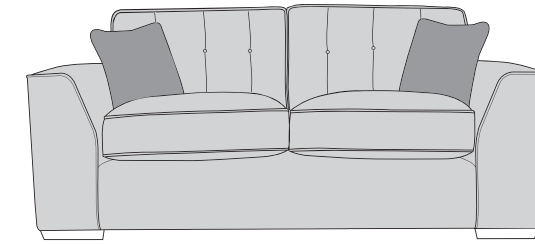

23/06/2020

KENNEDY COVER GUIDE: STANDARD BACK ONLY

Please use this guide when ordering the following pieces to clarify cover options.

Corner Group: LH2, COR, RH1 (L2, CO, R1)

Corner Group: LH1, COR, RH2 (L1, CO, R2)

Corner Group: LH2, COR, RH2 (L2, CO, R2)

Corner Group: LH1, COR, RH1 (L1, CO, R1)

ALU (AU) : Armless unit

3 Seater Sofa (3ST)

2 Seater Sofa (2ST)

Arm Chair (1ST)

2 Seater Sofa Bed (2SB)

Kennedy (Luman) Swivel Chair (SWC)

Kennedy (Cuddler) Footstool (FST)

Standard Back Scatter Cushions

Front = Cover 2
Piping = Cover1
Back = Cover1

ACCENT PIECES

Kennedy (York) Accent Chair (ACH)

Storage Footstool F (FSS)

Kennedy (Carnival) Footstool (FST)

KENNEDY DIMENSIONS (CM)

AVAILABLE PIECES	HEIGHT 1	WIDTH 2	DEPTH 3	SEAT HEIGHT 4	SEAT DEPTH 5	SEAT WIDTH 6	ACCESS DIAGONAL 7	WEIGHT (KG)	SCATTER CUSHION NO.
LH2, COR, RH1 GROUP or LH1, COR, RH2 GROUP	87	293	212	54	58	N/A	N/A	120	3
LH2, COR, RH2 GROUP	87	293	293	54	58	N/A	N/A	146.5	3
LH1, COR, RH1 GROUP	87	212	212	54	58	N/A	N/A	110.5	3
LH2/RH2 UNIT	87	187	98	54	58	162	206	55	1
LH1/RH1 UNIT	87	106	98	54	58	79	136	37	1
ALU - ARMLESS UNIT	87	81	98	54	58	81	124	24	N/A
COR - CORNER UNIT	87	106	106	54	66	66	148	36.5	1
SOFA BEDS									
3 SEATER SOFA (3ST)	87	216	98	54	58	167	223	68	2
2 SEATER SOFA (2ST)	87	188	98	54	58	140	200	60.5	2
ARM CHAIR (1ST)	87	114	98	54	58	60	137	48.5	1
SWIVEL CHAIR (SWC)	90	114	111	39	65	75	N/A	34	2
CUDDLER FOOTSTOOL (FST)	39	92	69	N/A	N/A	N/A	118	18	N/A
SOFA BEDS									
2SB - 120CM STANDARD SOFA BED	87	188	98	54	59	140	161	77	2
OPEN DEPTH OF SOFA BEDS 226CM									
ACCENT PIECES									
KENNEDY ACCENT CHAIR (ACH)	85	76	81	445	50	48	N/A	19.5	N/A
STORAGE FOOTSTOOL (FSS)	43	61	50	N/A	N/A	N/A	75	12.5	N/A
KENNEDY FOOTSTOOL (FST)	42	79	79	N/A	N/A	N/A	79	13	N/A