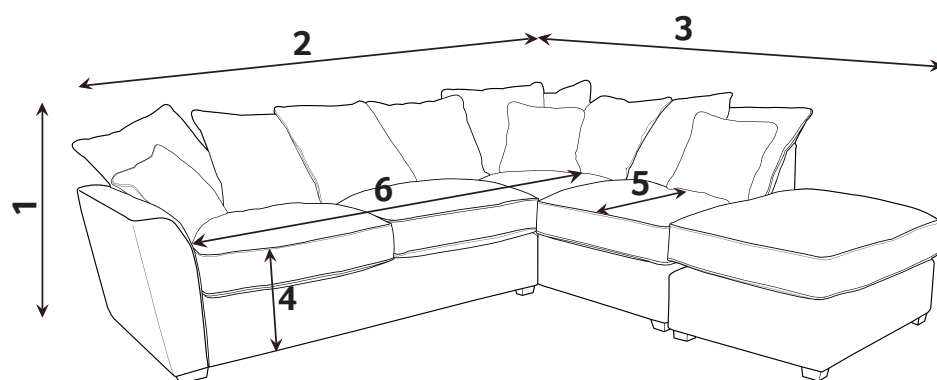

KENNEDY DIMENSIONS (CM)

AVAILABLE PIECES	HEIGHT 1	WIDTH 2	DEPTH 3	SEAT HEIGHT 4	SEAT DEPTH 5	SEAT WIDTH 6	ACCESS DIAGONAL 7	WEIGHT (KG)	SCATTER CUSHION NO.
LH2, COR, RH1 GROUP or LH1, COR, RH2 GROUP	87	293	212	54	58	N/A	N/A	120	3
LH2, COR, RH2 GROUP	87	293	293	54	58	N/A	N/A	146.5	3
LH1, COR, RH1 GROUP	87	212	212	54	58	N/A	N/A	110.5	3
LH2/RH2 UNIT	87	187	98	54	58	162	206	55	1
LH1/RH1 UNIT	87	106	98	54	58	79	136	37	1
ALU - ARMLESS UNIT	87	81	98	54	58	81	124	24	N/A
COR - CORNER UNIT	87	106	106	54	66	66	148	36.5	1
SOFA BEDS									
3 SEATER SOFA (3ST)	87	216	98	54	58	167	223	68	2
2 SEATER SOFA (2ST)	87	188	98	54	58	140	200	60.5	2
ARM CHAIR (1ST)	87	114	98	54	58	60	137	48.5	1
SWIVEL CHAIR (SWC)	90	114	111	39	65	75	N/A	34	2
CUDDLER FOOTSTOOL (FST)	39	92	69	N/A	N/A	N/A	118	18	N/A
SOFA BEDS									
2SB - 120CM STANDARD SOFA BED	87	188	98	54	59	140	161	77	2
OPEN DEPTH OF SOFA BEDS 226CM									
ACCENT PIECES									
KENNEDY ACCENT CHAIR (ACH)	85	76	81	445	50	48	N/A	19.5	N/A
STORAGE FOOTSTOOL (FSS)	43	61	50	N/A	N/A	N/A	75	12.5	N/A
KENNEDY FOOTSTOOL (FST)	42	79	79	N/A	N/A	N/A	79	13	N/A

Mattress Thickness: 6cm

Mattress Length: 185cm

3 fold action is 140Kg total max occupancy weight

120cm sofa bed:

Mattress Width: 113cm

DIMENSION GUIDE

- 1 - HEIGHT
- 2 - WIDTH
- 3 - DEPTH
- 4 - SEAT HEIGHT
- 5 - SEAT DEPTH (STD & PILLOW)
- 6 - SEAT WIDTH

Sofabed action

Check the diagonal access dimension to ensure furniture will fit in your home.

7 - DIAGONAL ACCESS

Illustrations used for reference only.

foamflex

Our new expertly engineered foam seat interior gives you the comfort of fibre with the retention of foam. Our foamflex seat interiors have been granted the FIRA GOLD Award, a mark of quality under-pinning all necessary testing of the product materials, design and production techniques.