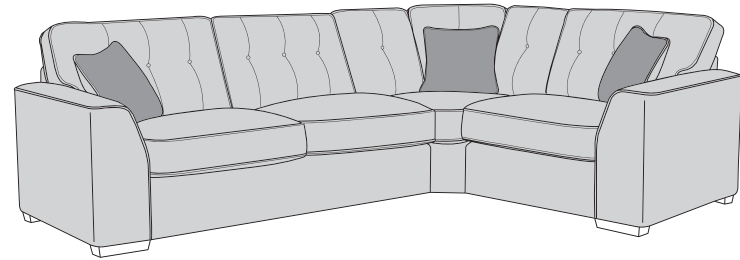

Cover 2:
Flash Spa

Cover 1:
Ramsay Spa

Cover 1:
Flash Spa

Carnival Footstool

Mid Oak Feet

Kennedy Collection

Colours represented are to be used as a guide only.
Please refer to manufacturers swatch for a more accurate colour match.

Please note that colour shadings can vary slightly from each roll of fabric.
We cannot guarantee a precise match to these samples or between cut lengths and upholstered goods.

foamflex™

Award Winning Seating Technology

23/06/2020

KENNEDY COVER GUIDE: STANDARD BACK ONLY

Please use this guide when ordering the following pieces to clarify cover options.

Corner Group: LH2, COR, RH1 (L2, CO, R1)

Corner Group: LH1, COR, RH2 (L1, CO, R2)

Corner Group: LH2, COR, RH2 (L2, CO, R2)

Corner Group: LH1, COR, RH1 (L1, CO, R1)

ALU (AU) : Armless unit

3 Seater Sofa (3ST)

2 Seater Sofa (2ST)

Arm Chair (1ST)

2 Seater Sofa Bed (2SB)

Kennedy (Luman) Swivel Chair (SWC)