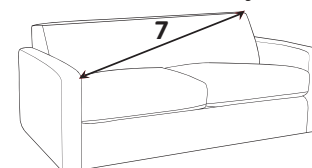

KENNEDY DIMENSIONS (CM)

AVAILABLE PIECES	HEIGHT 1	WIDTH 2	DEPTH 3	SEAT HEIGHT 4	SEAT DEPTH 5	SEAT WIDTH 6	ACCESS DIAGONAL 7	WEIGHT (KG)	SCATTER CUSHION NO.
LH2, COR, RH1 GROUP or LH1, COR, RH2 GROUP	87	293	212	54	58	N/A	N/A	120	3
LH2, COR, RH2 GROUP	87	293	293	54	58	N/A	N/A	146.5	3
LH1, COR, RH1 GROUP	87	212	212	54	58	N/A	N/A	110.5	3
LH2/RH2 UNIT	87	187	98	54	58	162	206	55	1
LH1/RH1 UNIT	87	106	98	54	58	79	136	37	1
ALU - ARMLESS UNIT	87	81	98	54	58	81	124	24	N/A
COR - CORNER UNIT	87	106	106	54	66	66	148	36.5	1
SOFA BEDS									
3 SEATER SOFA (3ST)	87	216	98	54	58	167	223	68	2
2 SEATER SOFA (2ST)	87	188	98	54	58	140	200	60.5	2
ARM CHAIR (1ST)	87	114	98	54	58	60	137	48.5	1
SWIVEL CHAIR (SWC)	90	114	111	39	65	75	N/A	34	2
CUDDLER FOOTSTOOL (FST)	39	92	69	N/A	N/A	N/A	118	18	N/A
SOFA BEDS									
2SB - 120CM STANDARD SOFA BED	87	188	98	54	59	140	161	77	2
OPEN DEPTH OF SOFA BEDS 226CM									
ACCENT PIECES									
KENNEDY ACCENT CHAIR (ACH)	85	76	81	445	50	48	N/A	19.5	N/A
STORAGE FOOTSTOOL (FSS)	43	61	50	N/A	N/A	N/A	75	12.5	N/A
KENNEDY FOOTSTOOL (FST)	42	79	79	N/A	N/A	N/A	79	13	N/A

Mattress Thickness: 6cm

Mattress Length: 185cm

3 fold action is 140Kg total max occupancy weight

120cm sofa bed:

Mattress Width: 113cm

DIMENSION GUIDE

- 1 - HEIGHT
- 2 - WIDTH
- 3 - DEPTH
- 4 - SEAT HEIGHT
- 5 - SEAT DEPTH (STD & PILLOW)
- 6 - SEAT WIDTH

Sofabed action

Check the diagonal access dimension to ensure furniture will fit in your home.

7 - DIAGONAL ACCESS

Illustrations used for reference only.

foamflex

Our new expertly engineered foam seat interior gives you the comfort of fibre with the retention of foam. Our foamflex seat interiors have been granted the FIRA GOLD Award, a mark of quality under-pinning all necessary testing of the product materials, design and production techniques.