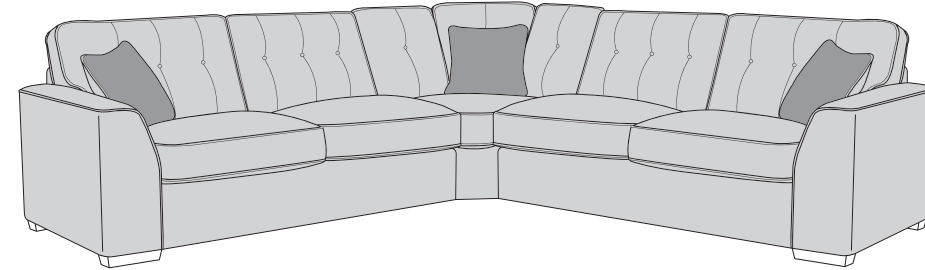

Cover 2:
Flash Spa

Cover 1:
Ramsay Spa

Cover 1:
Flash Spa

Carnival Footstool

Mid Oak Feet

Kennedy Collection

Colours represented are to be used as a guide only.
Please refer to manufacturers swatch for a more accurate colour match.

23/06/2020

KENNEDY COVER GUIDE: STANDARD BACK ONLY

Please use this guide when ordering the following pieces to clarify cover options.

Corner Group: LH2, COR, RH1 (L2, CO, R1)

Corner Group: LH1, COR, RH2 (L1, CO, R2)

Corner Group: LH2, COR, RH2 (L2, CO, R2)

Corner Group: LH1, COR, RH1 (L1, CO, R1)

ALU (AU) : Armless unit

3 Seater Sofa (3ST)

2 Seater Sofa (2ST)

Arm Chair (1ST)

2 Seater Sofa Bed (2SB)

Kennedy (Luman) Swivel Chair (SWC)

KENNEDY DIMENSIONS (CM)

AVAILABLE PIECES	HEIGHT 1	WIDTH 2	DEPTH 3	SEAT HEIGHT 4	SEAT DEPTH 5	SEAT WIDTH 6	ACCESS DIAGONAL 7	WEIGHT (KG)	SCATTER CUSHION NO.
LH2, COR, RH1 GROUP or LH1, COR, RH2 GROUP	87	293	212	54	58	N/A	N/A	120	3
LH2, COR, RH2 GROUP	87	293	293	54	58	N/A	N/A	146.5	3
LH1, COR, RH1 GROUP	87	212	212	54	58	N/A	N/A	110.5	3
LH2/RH2 UNIT	87	187	98	54	58	162	206	55	1
LH1/RH1 UNIT	87	106	98	54	58	79	136	37	1
ALU - ARMLESS UNIT	87	81	98	54	58	81	124	24	N/A
COR - CORNER UNIT	87	106	106	54	66	66	148	36.5	1
SOFA BEDS									
3 SEATER SOFA (3ST)	87	216	98	54	58	167	223	68	2
2 SEATER SOFA (2ST)	87	188	98	54	58	140	200	60.5	2
ARM CHAIR (1ST)	87	114	98	54	58	60	137	48.5	1
SWIVEL CHAIR (SWC)	90	114	111	39	65	75	N/A	34	2
CUDDLER FOOTSTOOL (FST)	39	92	69	N/A	N/A	N/A	118	18	N/A
SOFA BEDS									
2SB - 120CM STANDARD SOFA BED	87	188	98	54	59	140	161	77	2
OPEN DEPTH OF SOFA BEDS 226CM									
ACCENT PIECES									
KENNEDY ACCENT CHAIR (ACH)	85	76	81	445	50	48	N/A	19.5	N/A
STORAGE FOOTSTOOL (FSS)	43	61	50	N/A	N/A	N/A	75	12.5	N/A
KENNEDY FOOTSTOOL (FST)	42	79	79	N/A	N/A	N/A	79	13	N/A